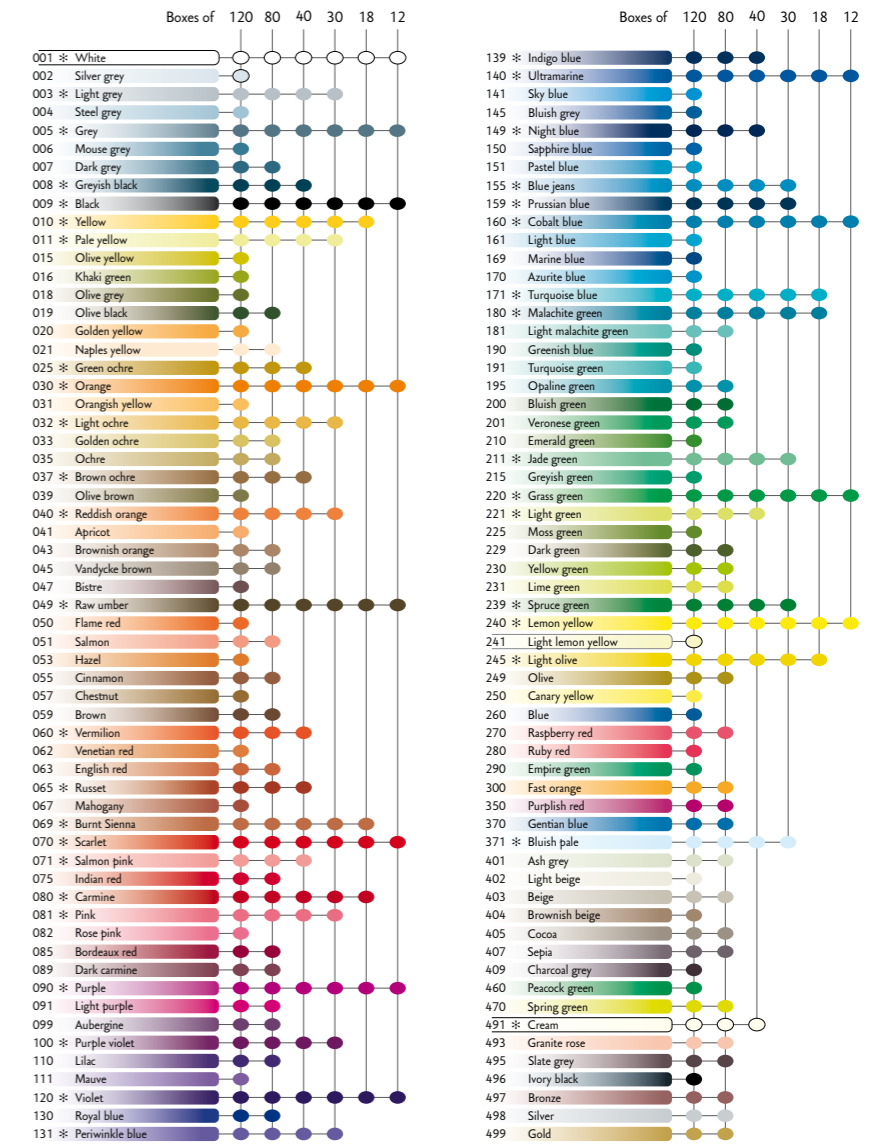

SUPRACOLOR® Soft COLOUR CHART

Soft and water-soluble lead

Excellent luminance / opaqueness ratio

Wide range of colours

- Superior-quality water-soluble colour pencils for the most exacting requirements : artists, illustrators, graphic art, art tuition.
- 120 colours, also available individually.
- Lead : water-soluble, soft, Ø 3.8 mm, high breaking-strength, very economical thanks to their exceptional covering power.
- Bright colours, excellent lightfastness.
- Shaft : hexagonal, end-sealed in the same colour as the lead, marked with colour name and code.
- Best cedar.
- Certified FSC® Forest Stewardship Council.
- Product conforms to ASTM D4236.
- Techniques : crosshatching, graded applications, water-colour effects, washes, unlimited blending possibilities, mixed media - can be combined with Pablo permanent colour pencils, Neocolor pastels and Gouache. Recommended for works on big surfaces.

For colour availability and assortments, see colour chart.

Draw and wash: draw the subject with Supracolor Soft then carefully work details or disperse the colours loosely with a moist brush. This brings out subtle tones and adds vibrancy to the subject.

Check out the Supracolor Soft gift boxes on page 57.

NEW

30
YEARS
SUPRACOLOR SOFT

3888.830

Limited edition
30 new colours

Assortments	Minimum
3888. 830 Metal box 30 years Supracolor Soft 30 unique colours - Limited edition	5
312 Metal box of 12 colours	5
318 Metal box of 18 colours	5
330 Metal box of 30 colours	5
340 Metal box of 40 colours	3
380 Metal box of 80 colours	1
420 Metal box of 120 colours	1
480 Wooden box of 80 colours (see gift pages)	1
920 Wooden box of 120 colours (see gift pages)	1
3888. ... Individual colours 1-40 *	12
3888. ... Individual colours 41-120	3
902. 302 Full Blender-Bright Blister 2 pieces (see page 74)	10